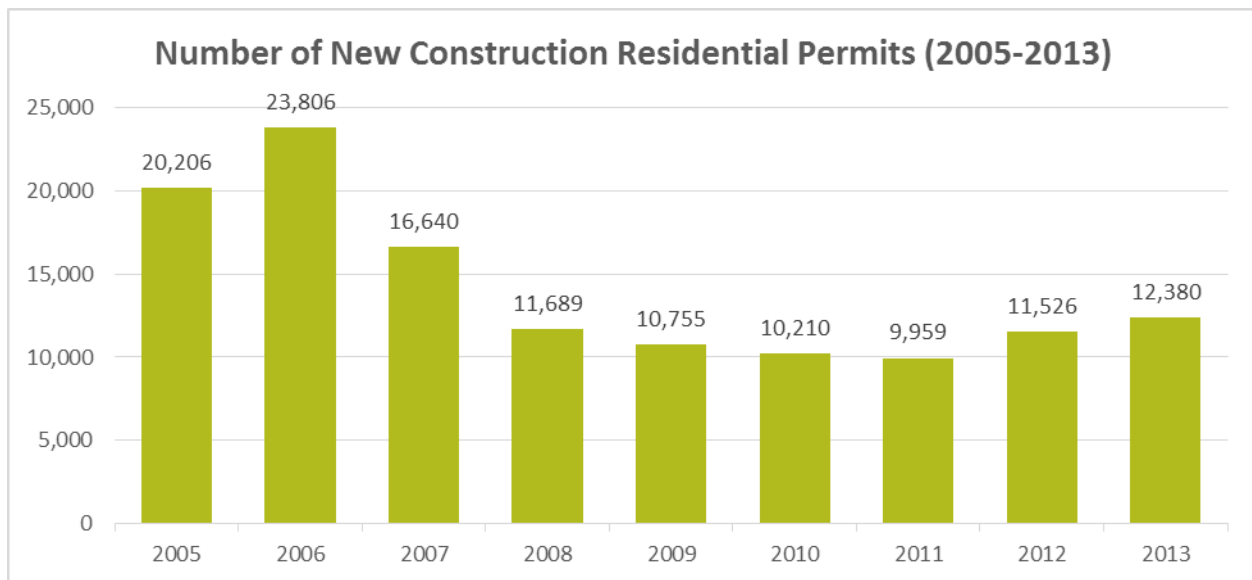

STATE REVIEW: LOUISIANA

Current Residential Code	2006 IRC
Effective Date	01/01/2011
Population	4,625,470
Median Household Income	\$44,673
Total Number of Residential Permits (2005-2013)	127,171

Top Five Counties by New Construction Residential Permits (2005-2013)