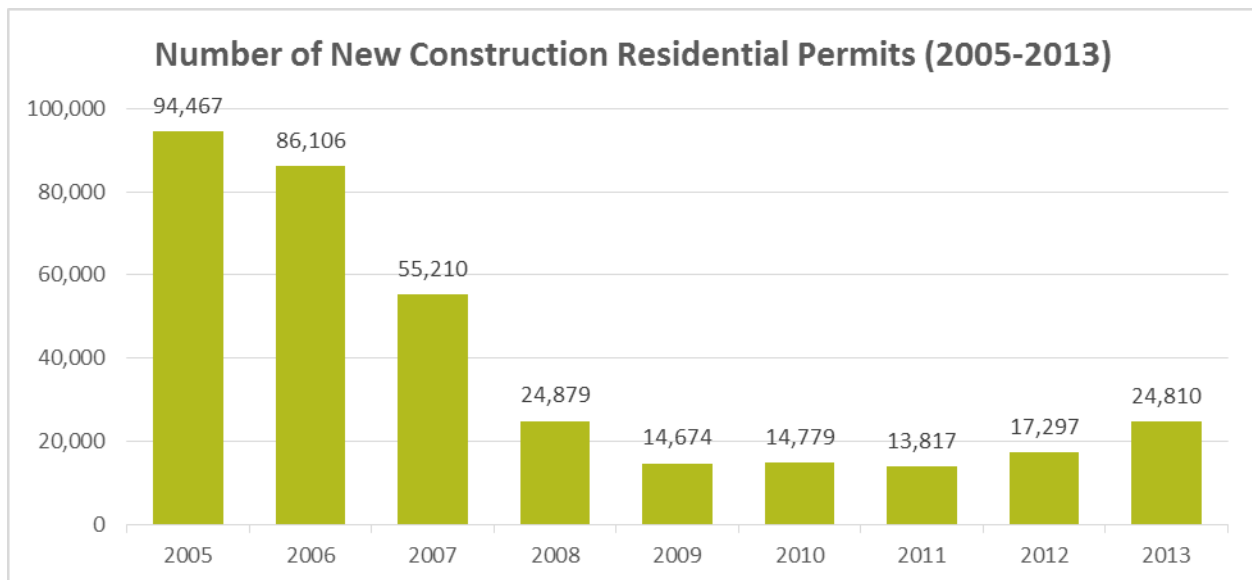

STATE REVIEW: GEORGIA

Current Residential Code	2009 IECC with Amendments
Effective Date	01/01/2011
Population	9,992,167
Median Household Income	\$49,604
Total Number of Residential Permits (2005-2013)	346,039

Top Five Counties by New Construction Residential Permits (2005-2013)