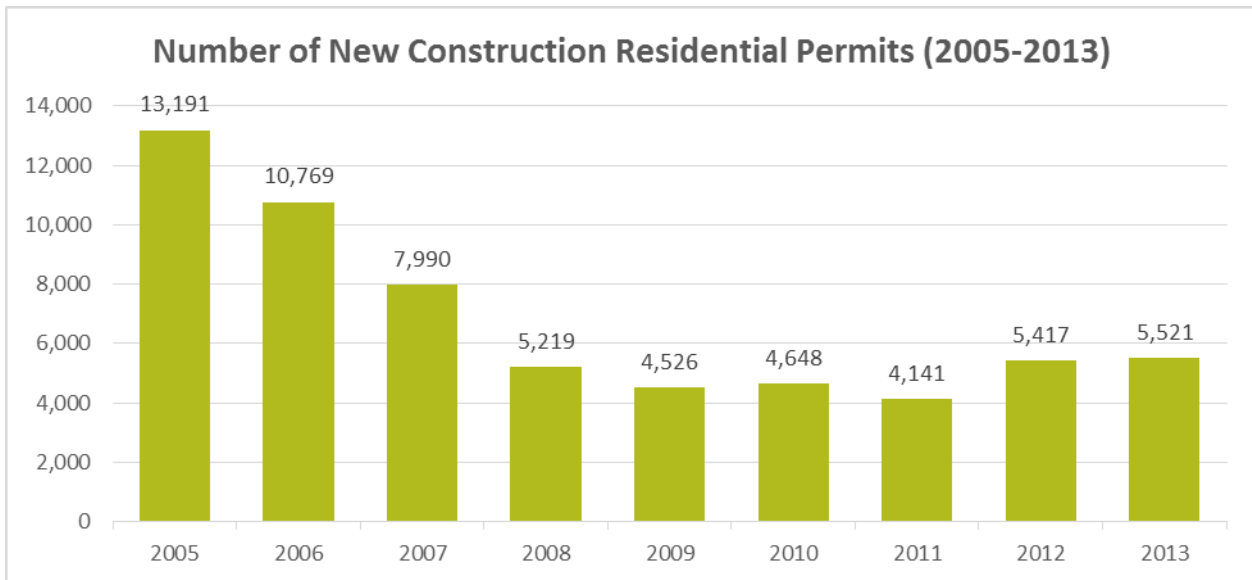

STATE REVIEW: ARKANSAS

Current Residential Code	2009 IECC with Amendments
Effective Date	01/01/2015
Population	2,959,373
Median Household Income	\$40,531
Total Number of Residential Permits (2005-2013)	61,422

Top Five Counties by New Construction Residential Permits (2005-2013)